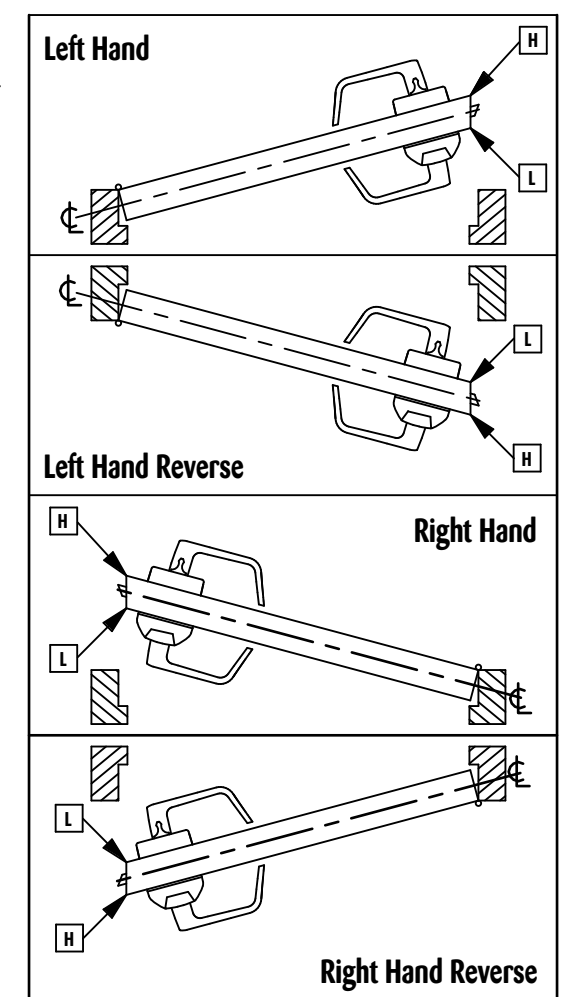

2 3/4" BACKSET ONLY

Handing and Bevel
 [H] High Bevel [L] Low Bevel

E-PLEX® 2000

2 3/4" (70 mm) Backset

2941 Indiana Avenue
 Winston-Salem, NC 27105 USA
 Tel: (800) 849-8324 (336) 725-1331
 Fax: (800) 346-9640 (336) 725-3269